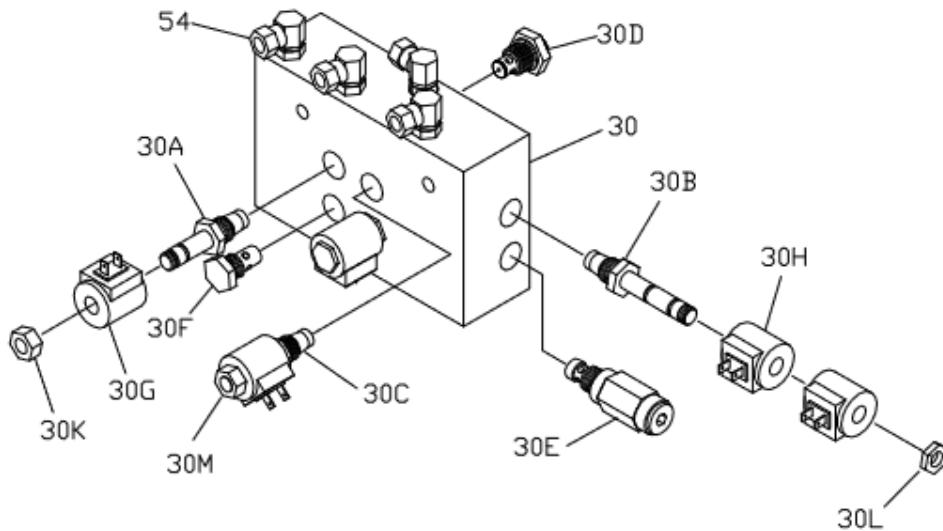

**HYD7045/HYD07065 Hydraulic Valve Assy.
RT3 Straight Blade (Red)
Parts List**

Figure 1. Hydraulic Valve Assembly Parts Breakdown

G10072

Reference Number	Description	Part Number	Qty
30	Hydraulic Valve Assembly with SmartHitch (Red)	HYD07045	1
30A	Hydraulic Valve, Lift/Lower Cartridge	HYD01637	2
30B	Hydraulic Valve, Angle Cartridge (3 Position - 4 Way Spool)	HYD07029	1
30C	Hydraulic Valve, SmartHitch Attach	HYD07047	1
30D	Hydraulic Valve, Flow Control Cartridge	HYD07048	1
30E	Relief Valve, Hydraulic Crossover (4000 PSI)	HYD07027	1
30F	Check Valve	HYD01640	1
30G	Coil, Hydraulic Valve - used with valve HYD01637 & HYD07047	HYD01638	3
30H	Coil, Hydraulic Valve - used with valve HYD07029	HYD07030	2
30K	Nut, Coil - used with valve HYD01637	HYD07059	2
30L	Nut, Coil - used with valve HYD07029		1
30M	Nut, Coil - used with valve HYD07047	HYD07060	1
54	Fitting, 90° Swivel	HYD01620	4